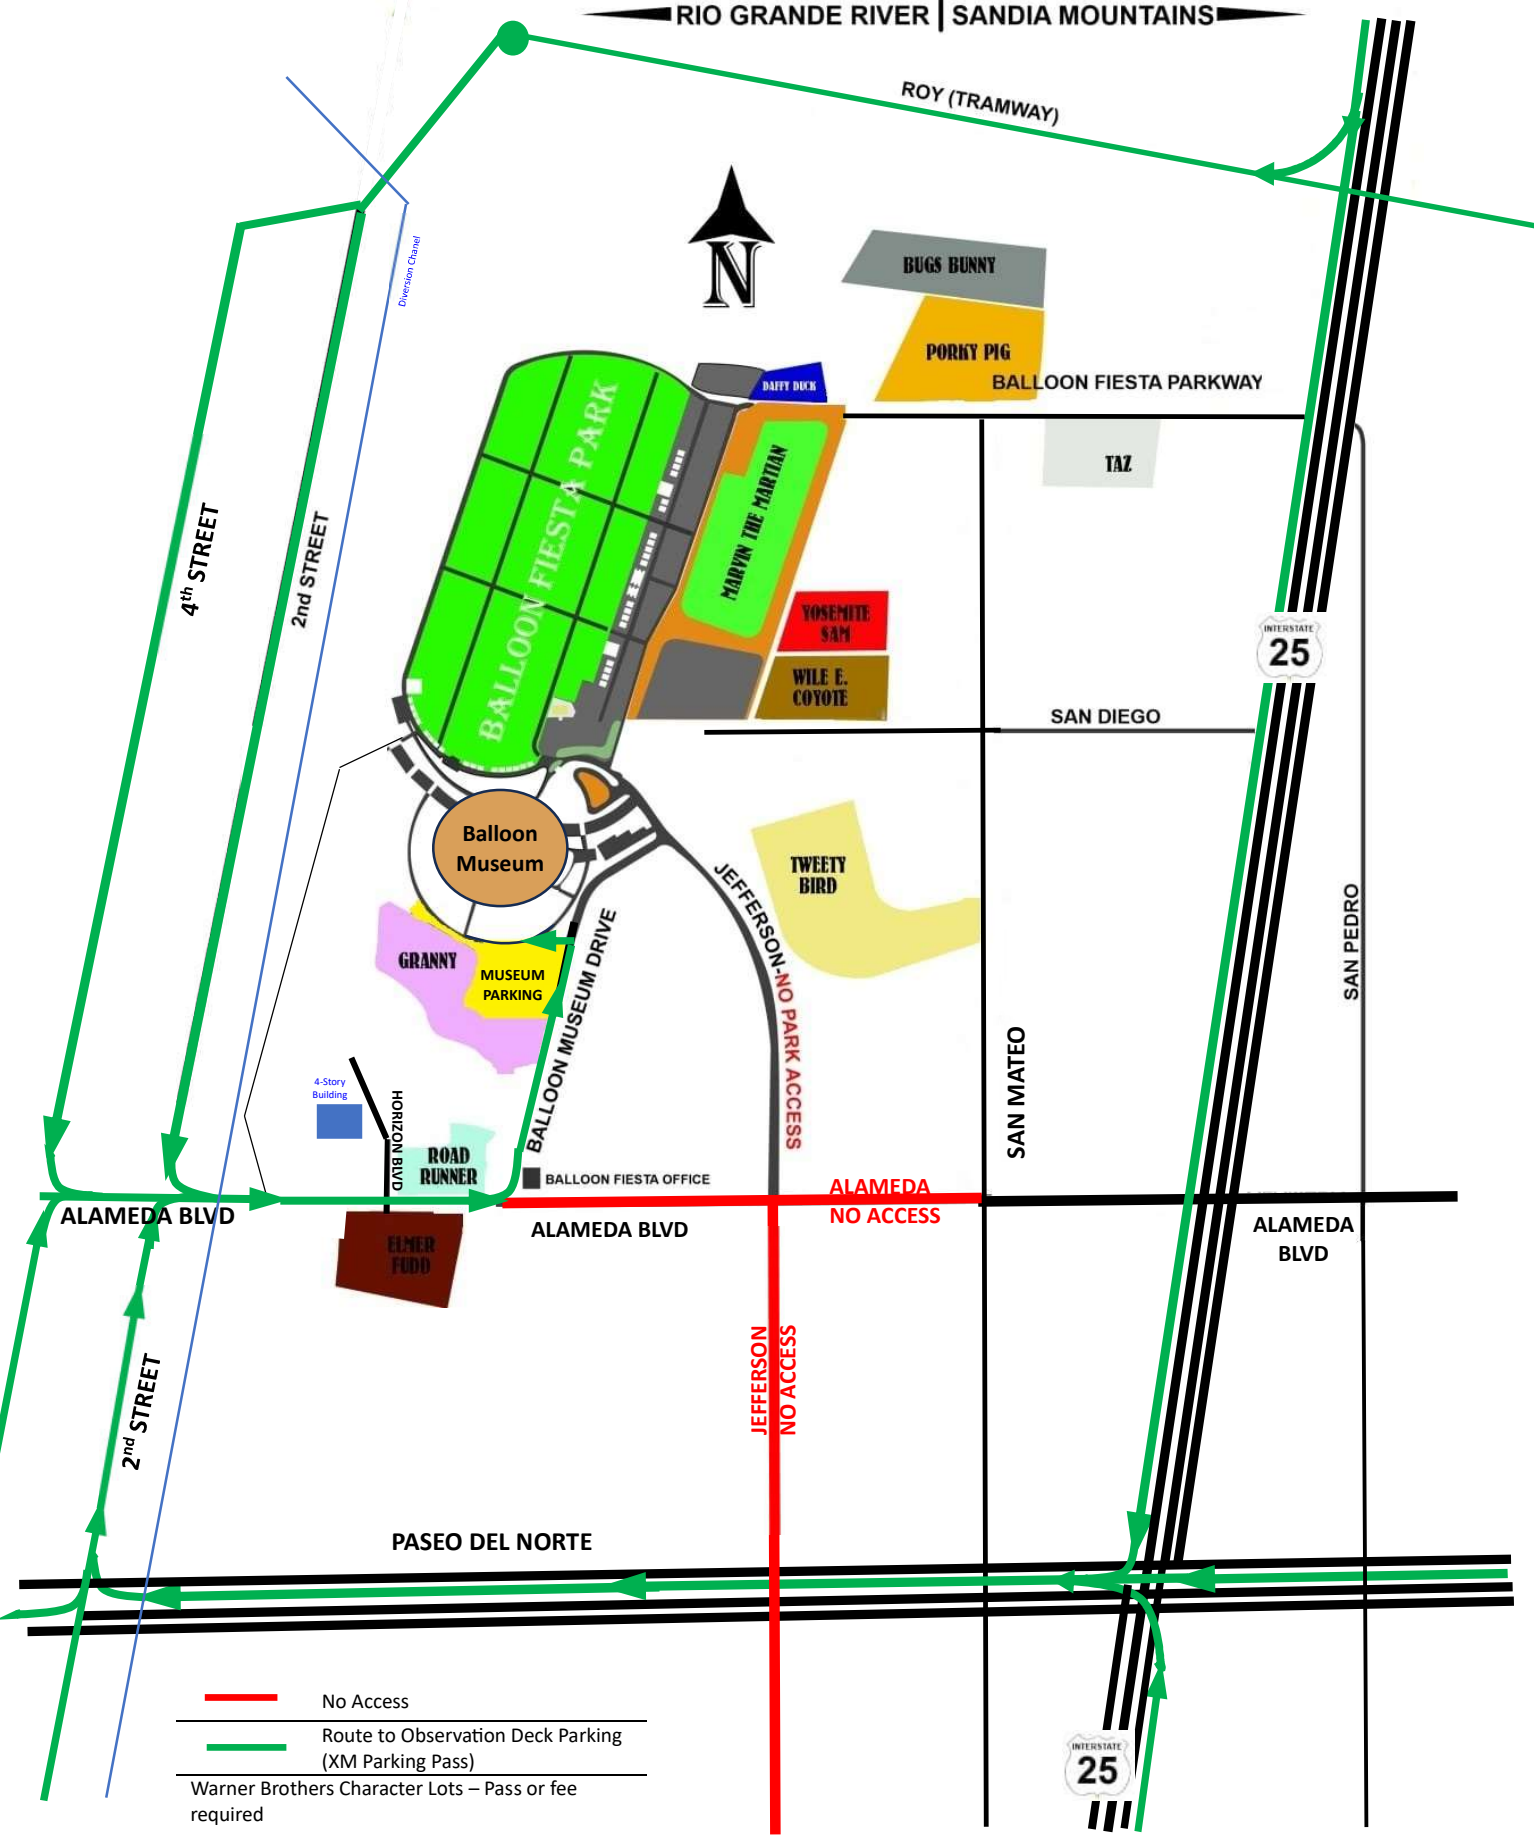

Balloon Museum Observation Deck (XM) Parking Pass Access Map

RIO GRANDE RIVER | SANDIA MOUNTAINS

- No Access
 - Route to Observation Deck Parking (XM Parking Pass)
- Warner Brothers Character Lots – Pass or fee required